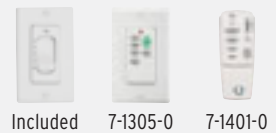

REMOTE CONTROL OPTIONS