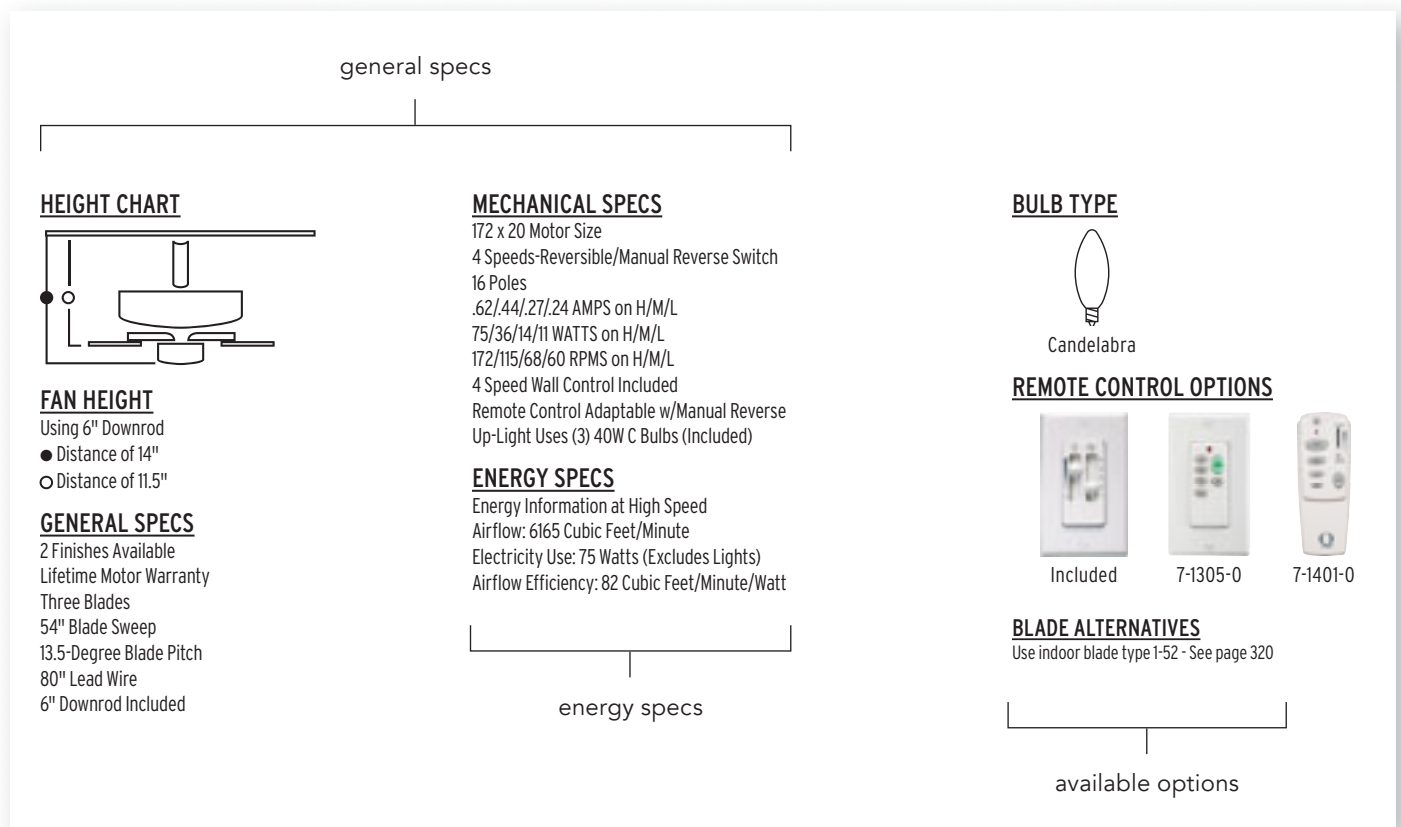

How to Read the Specifications

On each product page, you will find basic specifications for each ceiling fan or light kit. The basic fan specifications include item number, fan finish, and blade finish.

finish code

42605-95

Old World - *metal finish*

Old World | Walnut Blades - *blade finish: side A | side B blade finish*

Detailed Mechanical & Energy Specs

To help you learn more information about dimensions and energy usage, a detailed reference chart is provided for every fan family (see sample below). This information is available on each family section or visit us online at: QuorumInternational.com

Detailed Mechanical Specifications Chart Sample:

Icon Key

Product with an upward facing light.

Product has blade options available.

Product can be placed in a damp location.

Product can be placed in a wet location.