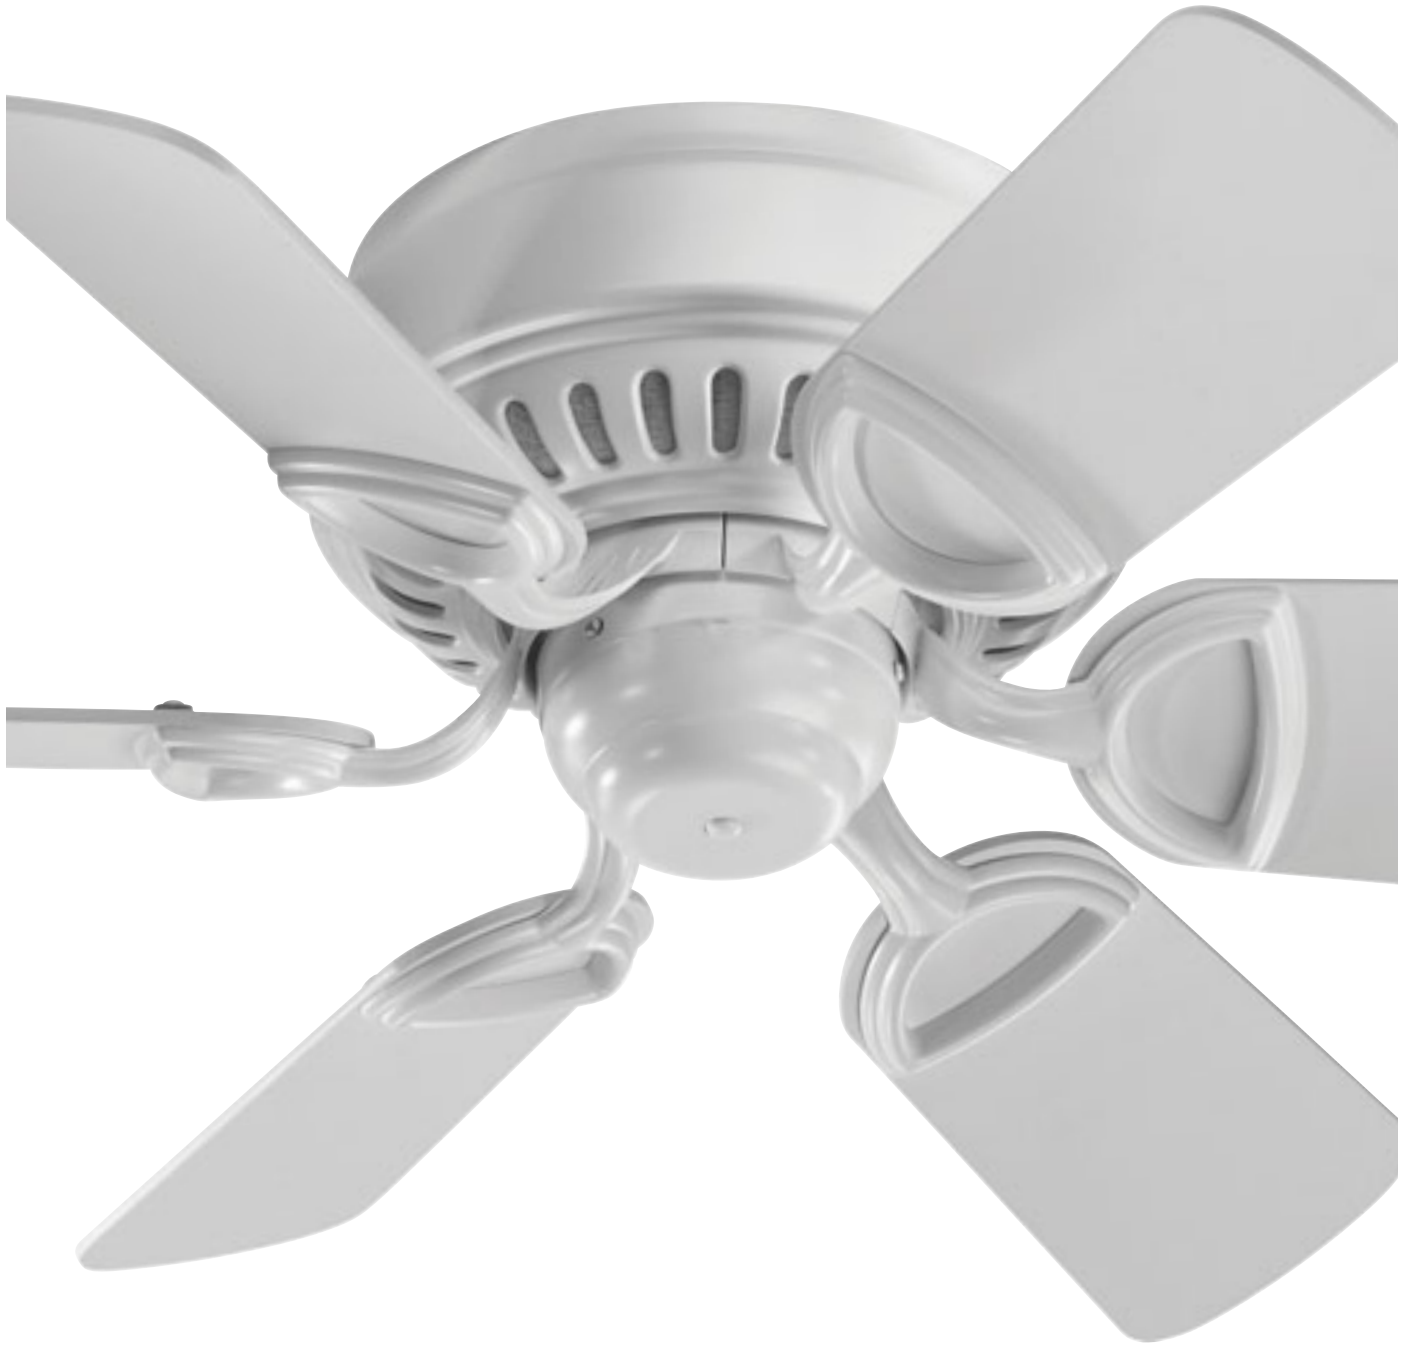

REMOTE CONTROL OPTIONS

7-1305-0

7-1401-0

BLADE ALTERNATIVES

Use indoor blade type 5-52 - See page 301

Medallion 30"

AVAILABLE FINISH

51306-8