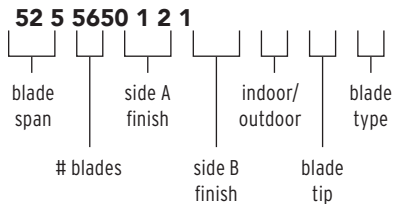

Blade Alternatives

CUSTOMIZE YOUR NEW QUORUM FAN:

Step 1: Find the blade type for the fan you have selected.

NOTE: Blade type is found in your fan's specifications table under "Blade Alternative". Not all fans offer blade alternatives.

Step 2: Select your new blade set from those available for your fan.

Step 3: Order your fan WITH the alternative blade item number.

Example: 43525-86 w/ 5252020721

HOW BLADE NUMBERS WORK (in general):