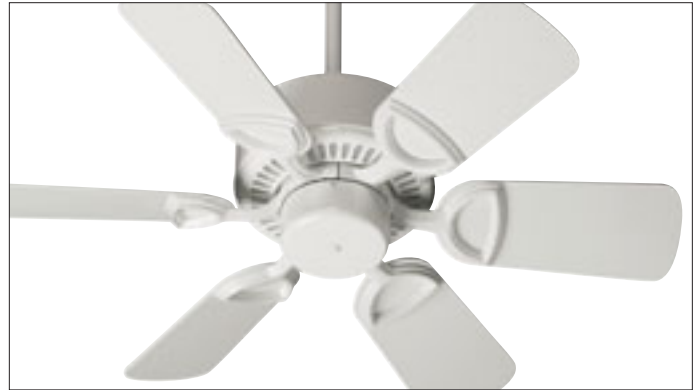

REMOTE CONTROL OPTIONS

7-1305-0

7-1401-0

Estate 30"

AVAILABLE FINISHES

43306-95
Old World
Rosewood | Walnut Blades

43306-86
Oiled Bronze
Oiled Bronze | Walnut Blades

43306-65
Satin Nickel
Silver | Walnut Blades