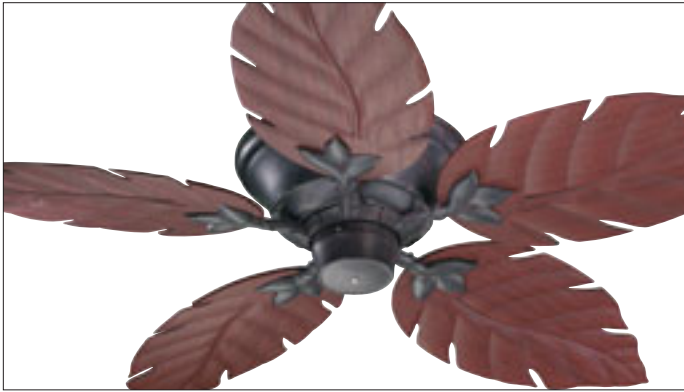

REMOTE CONTROL OPTIONS

BLADE ALTERNATIVES

Use outdoor blade type 1-52 - See page 314

Monaco 52" Patio

AVAILABLE FINISHES

135525-95
Old World
Walnut ABS Blades

135525-65
Satin Nickel
Maple ABS Blades

135525-44
Toasted Sienna
Rosewood ABS Blades