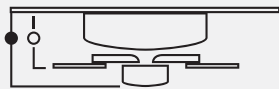

HEIGHT CHART

FAN HEIGHT

- Distance of 8"
- Distance of 7.75"

GENERAL SPECS

Powder Coated Finish
Lifetime Motor Warranty
Six ABS Blades
30" Blade Sweep
25-Degree Blade Pitch
8" Lead Wire

MECHANICAL SPECS

153 x 12 Motor Size
3 Speeds-Reversible
14 Poles
.44/.32/.19 AMPS on H/M/L
53/26/9 WATTS on H/M/L
203/146/84 RPMS on H/M/L
Triple Capacitor
Remote Control Adaptable
Detachable Switch Cup
Skirted Blade Arms
Sealed Vent Holes
UL Damp Listed

ENERGY SPECS

Energy Information at High Speed
Airflow: 2528 Cubic Feet/Minute
Electricity Use: 46 Watts (Excludes Lights)
Airflow Efficiency: 54 Cubic Feet/Minute/Watt
Visit QuorumInternational.com for DOE Energy Guide