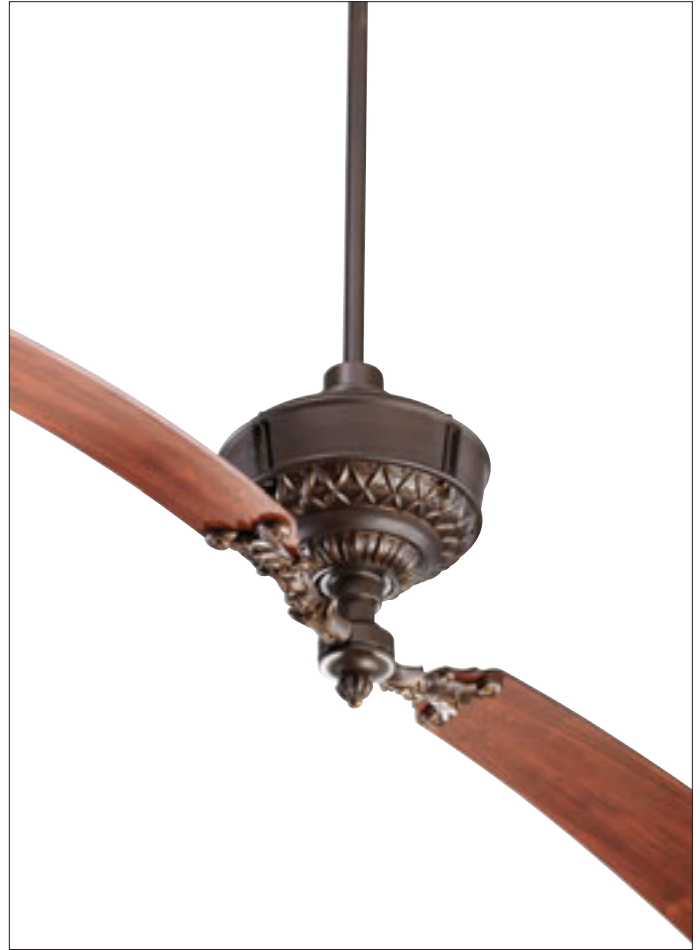

28682-86
Oiled Bronze Finish
Distressed Vintage Walnut Blades

HEIGHT CHART

FAN HEIGHT

Using 4" Downrod
● Distance of 17.5"
○ Distance of 13.25"

GENERAL SPECS

2 Finishes Available
Lifetime Motor Warranty
Two Blades
68" Blade Sweep
16-Degree Blade Pitch
80" Lead Wire
4" and 6" Downrod Included

MECHANICAL SPECS

153 x 20 Motor Size
4 Speeds - Reversible
14 Poles
.54/.40/.28/.19 AMPS on H/M/M/L
63/36/17/8 WATTS on H/M/M/L
132/100/66/43 RPM on H/M/M/L
Triple Capacitor
4 Speed Wall Control Included
Remote Control Adaptable w/ Manual Reverse
Not Light Kit Adaptable

ENERGY SPECS

Energy Information at High Speed
Airflow: 4450 Cubic Feet/Minute
Electricity Used: 51 Watts (Excludes Lights)
Airflow Efficiency: 87 Cubic Feet/Watt
Visit QuorumInternational.com for DOE Energy Guide

REMOTE CONTROL OPTIONS

Included

7-1305-0

7-1401-0