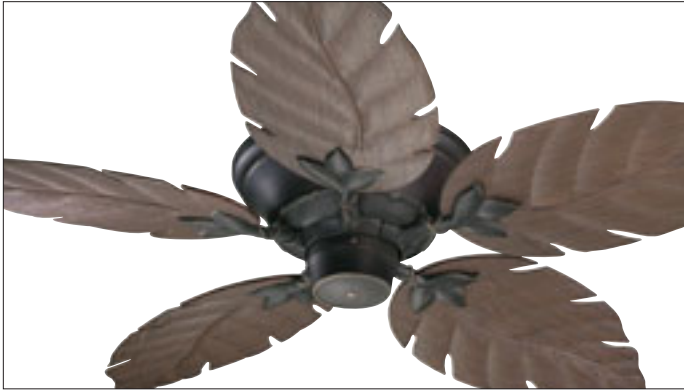

REMOTE CONTROL OPTIONS

BLADE ALTERNATIVES

Use outdoor blade type 1-52 - See page 314

Monaco 52" Patio

AVAILABLE FINISHES

135525-95
Old World
Walnut ABS Blades

135525-65
Satin Nickel
Maple ABS Blades

135525-44
Toasted Sienna
Rosewood ABS Blades