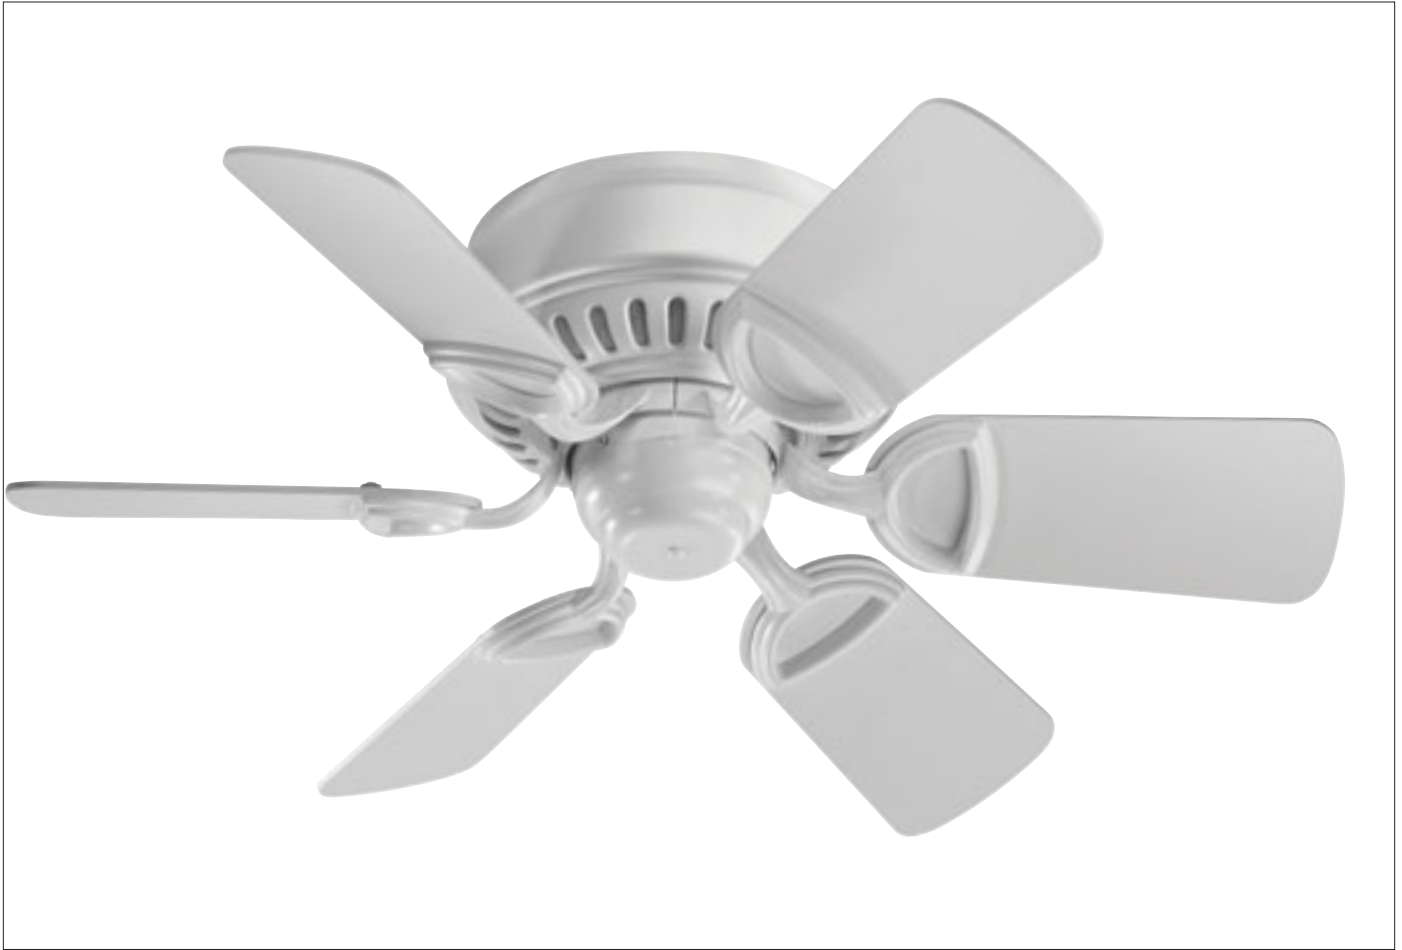

REMOTE CONTROL OPTIONS

7-1305-0

7-1401-0

BLADE ALTERNATIVES

Use indoor blade type 5-52 - See page 301

Medallion 30"

AVAILABLE FINISH

51306-8