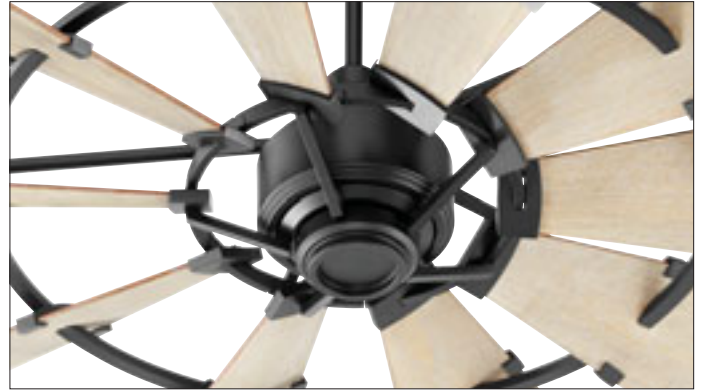

LIGHT KIT OPTIONS

Additional Light Kit options on page 204

Windmill 52"

AVAILABLE FINISHES

95210-86
Oiled Bronze
Weathered Oak Blades

95210-69
Noir
Weathered Oak Blades

95210-9
Galvanized
Weathered Oak Blades