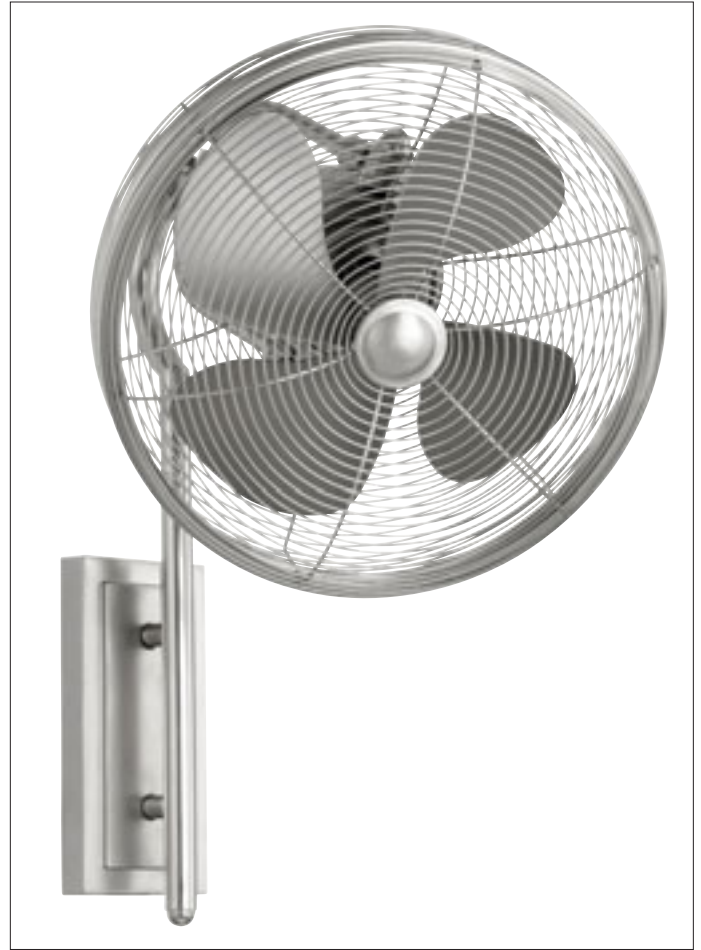

92413-65
Satin Nickel
Silver Blades

HEIGHT CHART

FAN HEIGHT

- Extension of 18"
- Height of 23"
- ★ Diameter of 16"

GENERAL SPECS

2 Finishes Available
Lifetime Motor Warranty
Four ABS Blades
13" Blade Sweep
12" Lead Wire
On/Off Switch for Oscillating Function
Oscillates 45 Degrees

MECHANICAL SPECS

153x16 Motor Size
3 Speeds
14 Poles
.49/.50/.48 AMPS on H/M/L
60/49/40 WATTS on H/M/L
1299/1107/899 RPMS on H/M/L
Not Remote Control Adaptable
UL Damp listed

ENERGY SPECS

Energy Information at High Speed
Airflow: 1411 Cubic Feet/Minute
Electricity Use: 60 Watts (Excludes Lights)
Airflow Efficiency: 24 Cubic Feet/Minute/Watt

WALL CONTROL