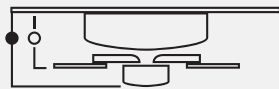

HEIGHT CHART

FAN HEIGHT

- Distance of 7.75"
- Distance of 7"

GENERAL SPECS

2 Finishes Available
Lifetime Motor Warranty
Five Blades
44" Blade Sweep
8" Lead Wire
12-Degree Blade Pitch

MECHANICAL SPECS

153x13 Motor Size
3 Speeds-Reversible
14 Poles
.38/.36/.23 AMPS on H/M/L
46/30/12 WATTS on H/M/L
190/146/86 RPMS on H/M/L
Triple Capacitor
Remote Control Adaptable
Detachable Switch Cup
Skirted Blade Arms